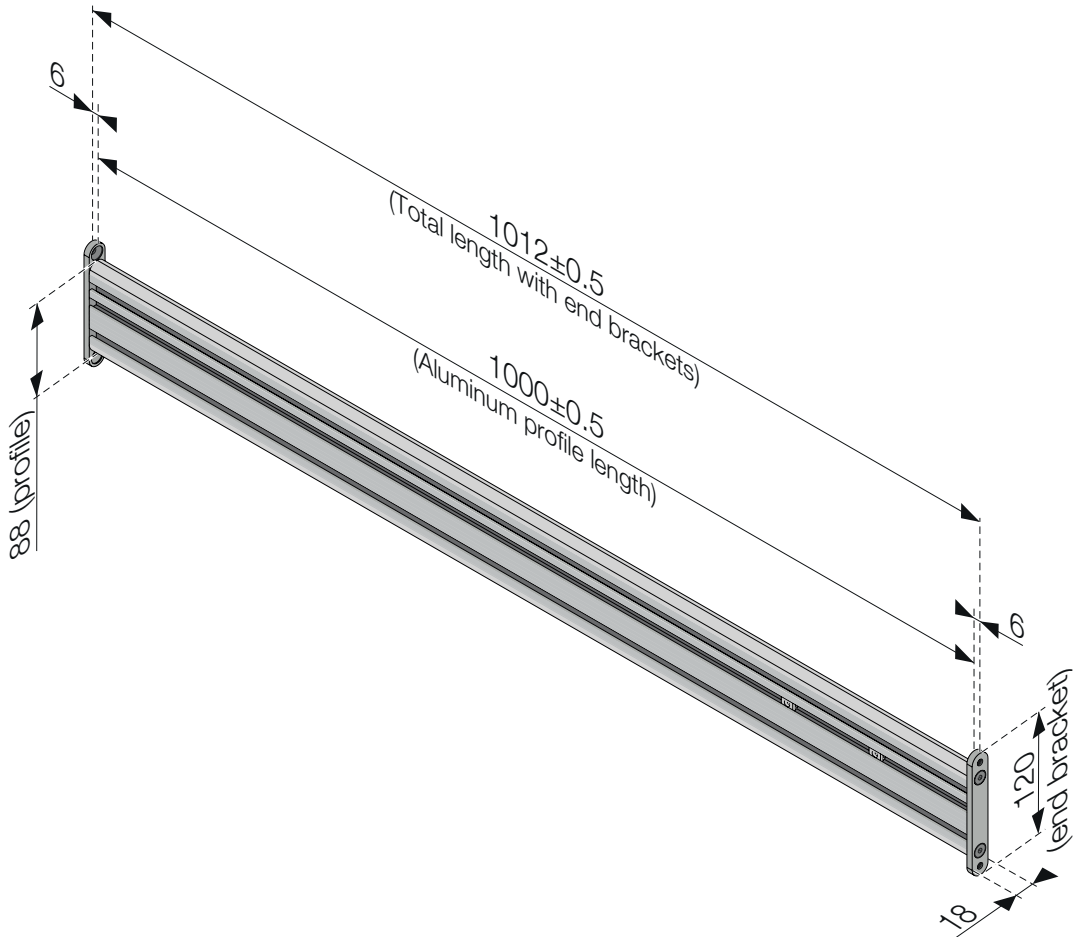

436-FX100

Conceptum F-Profile 1000 mm

Oriented view

Side view (Aluminum profile)