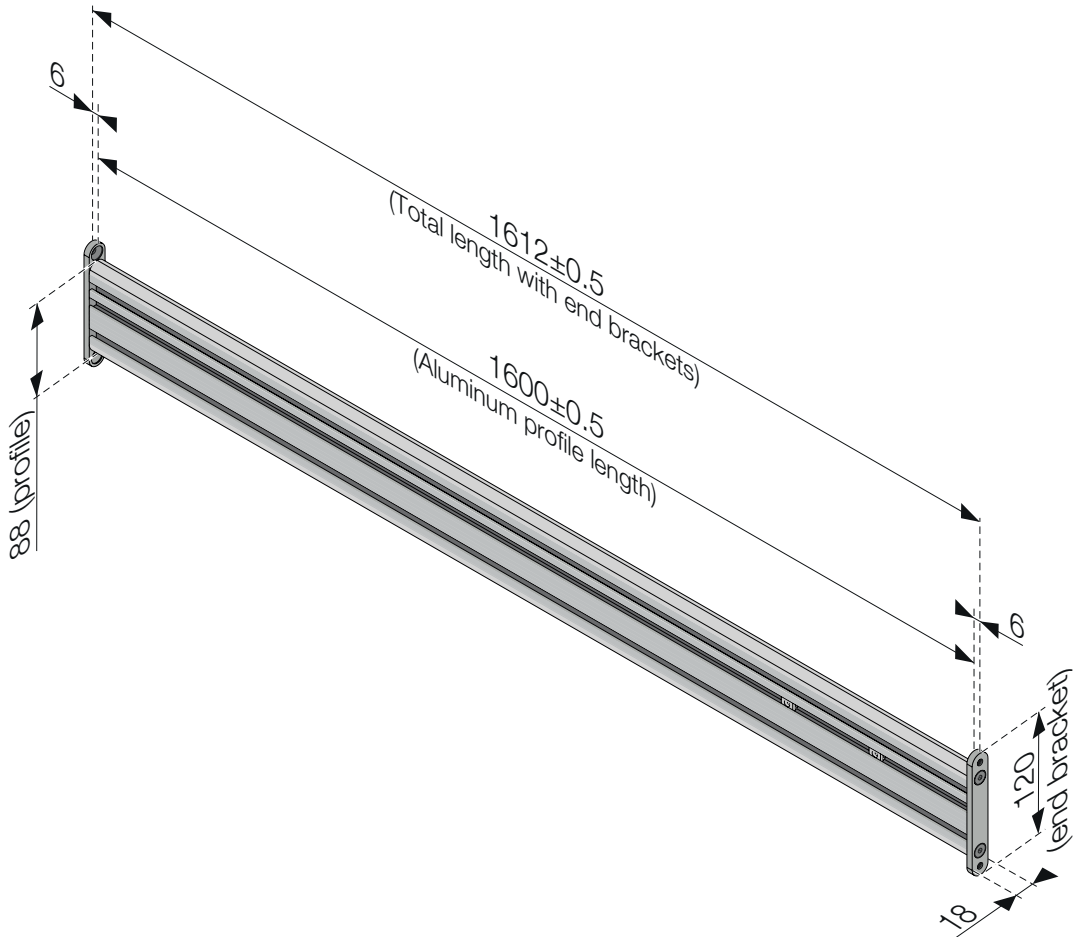

436-FX160

Conceptum F-Profile 1600 mm

Oriented view

Side view (Aluminum profile)