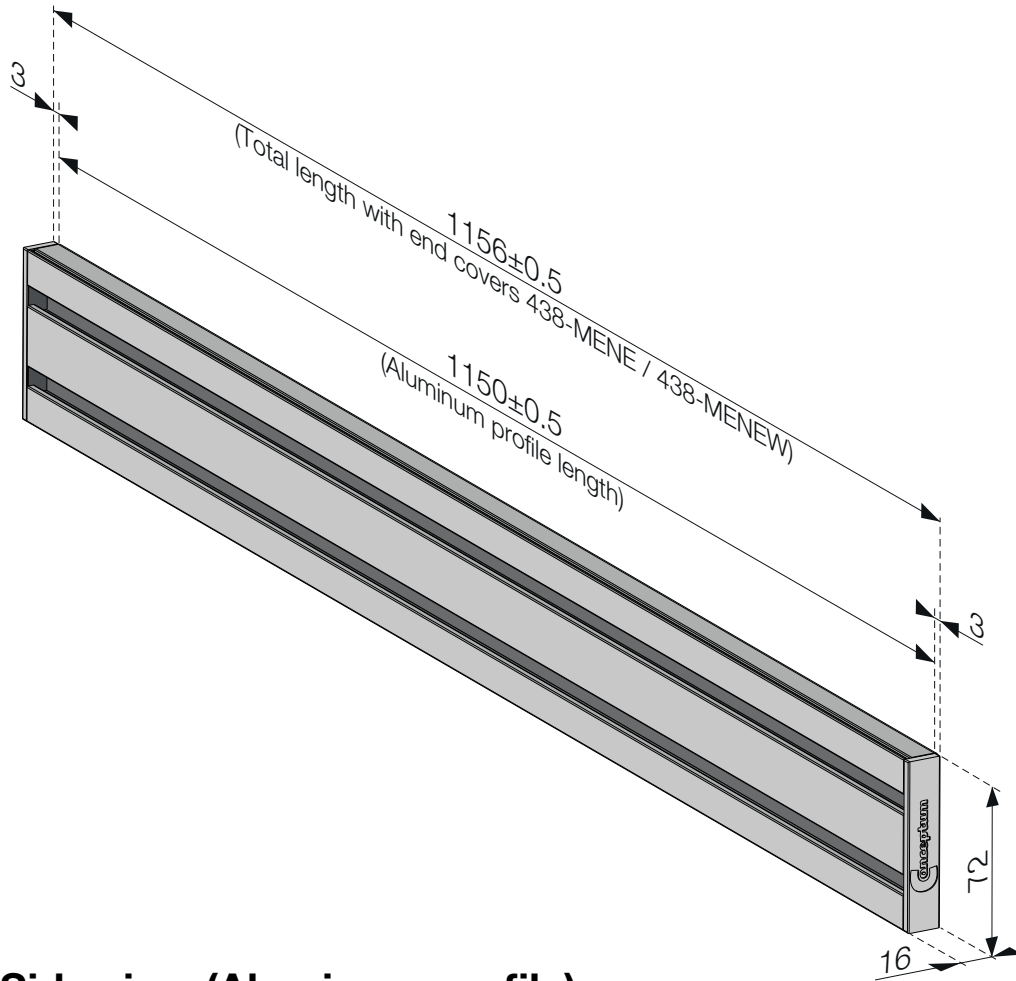

- 436-MX115
- 436-MX115W

Conceptum M Profile, 1150 mm

Oriented view

Side view (Aluminum profile)