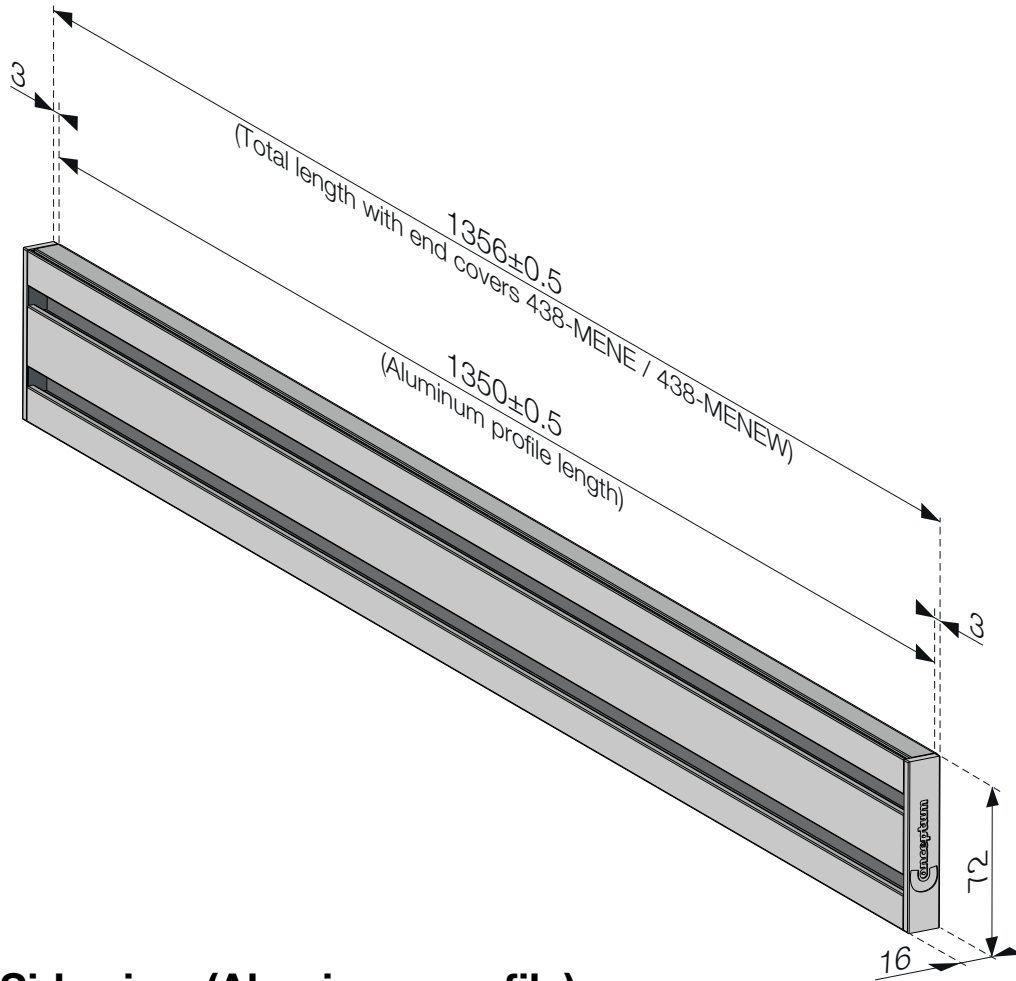

- 436-MX135
- 436-MX135W

Conceptum M Profile, 1350 mm

Oriented view

Side view (Aluminum profile)