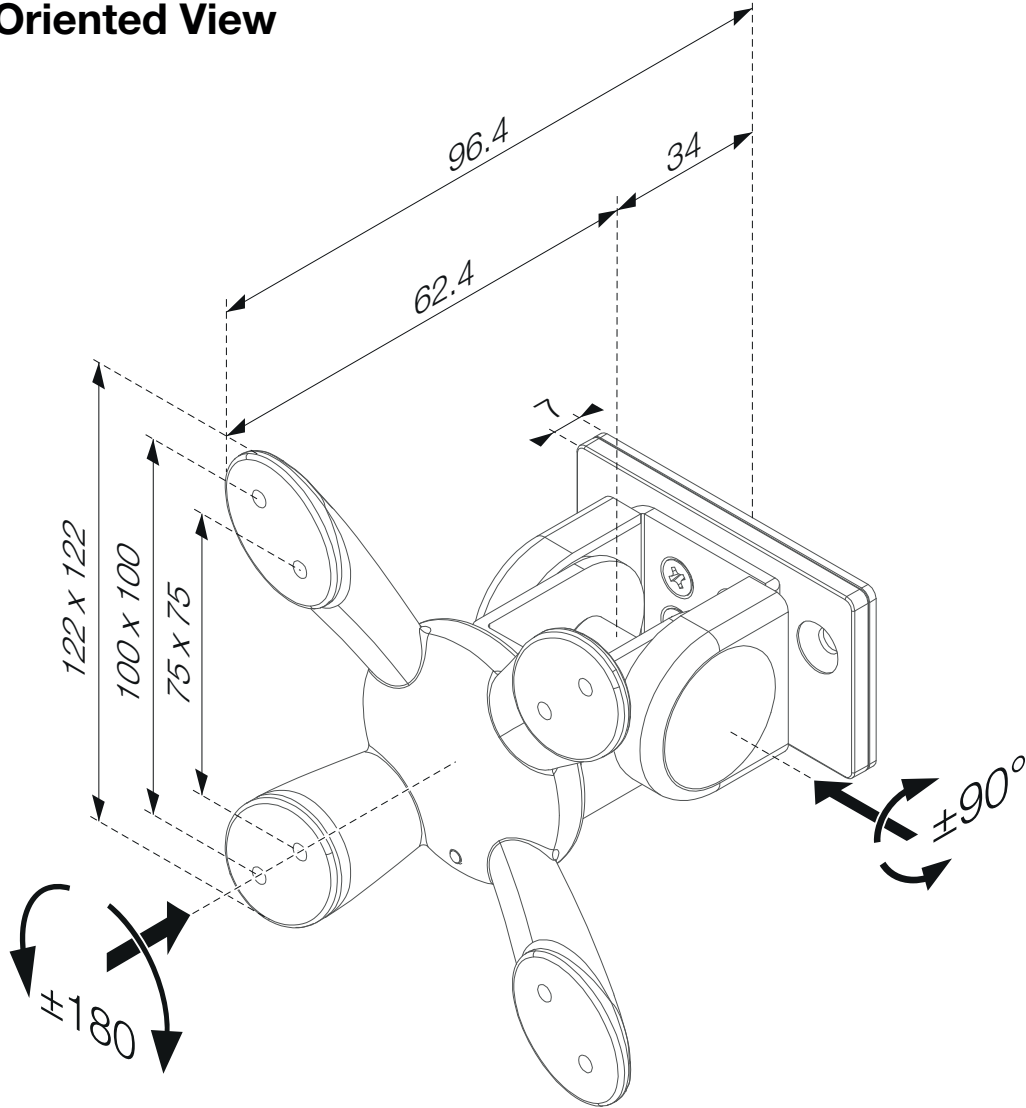

- 438-L16P
- 438-L16PW

Monitor Arm Toolbar, 1-joint VESA 75/100

Oriented View

Rear View