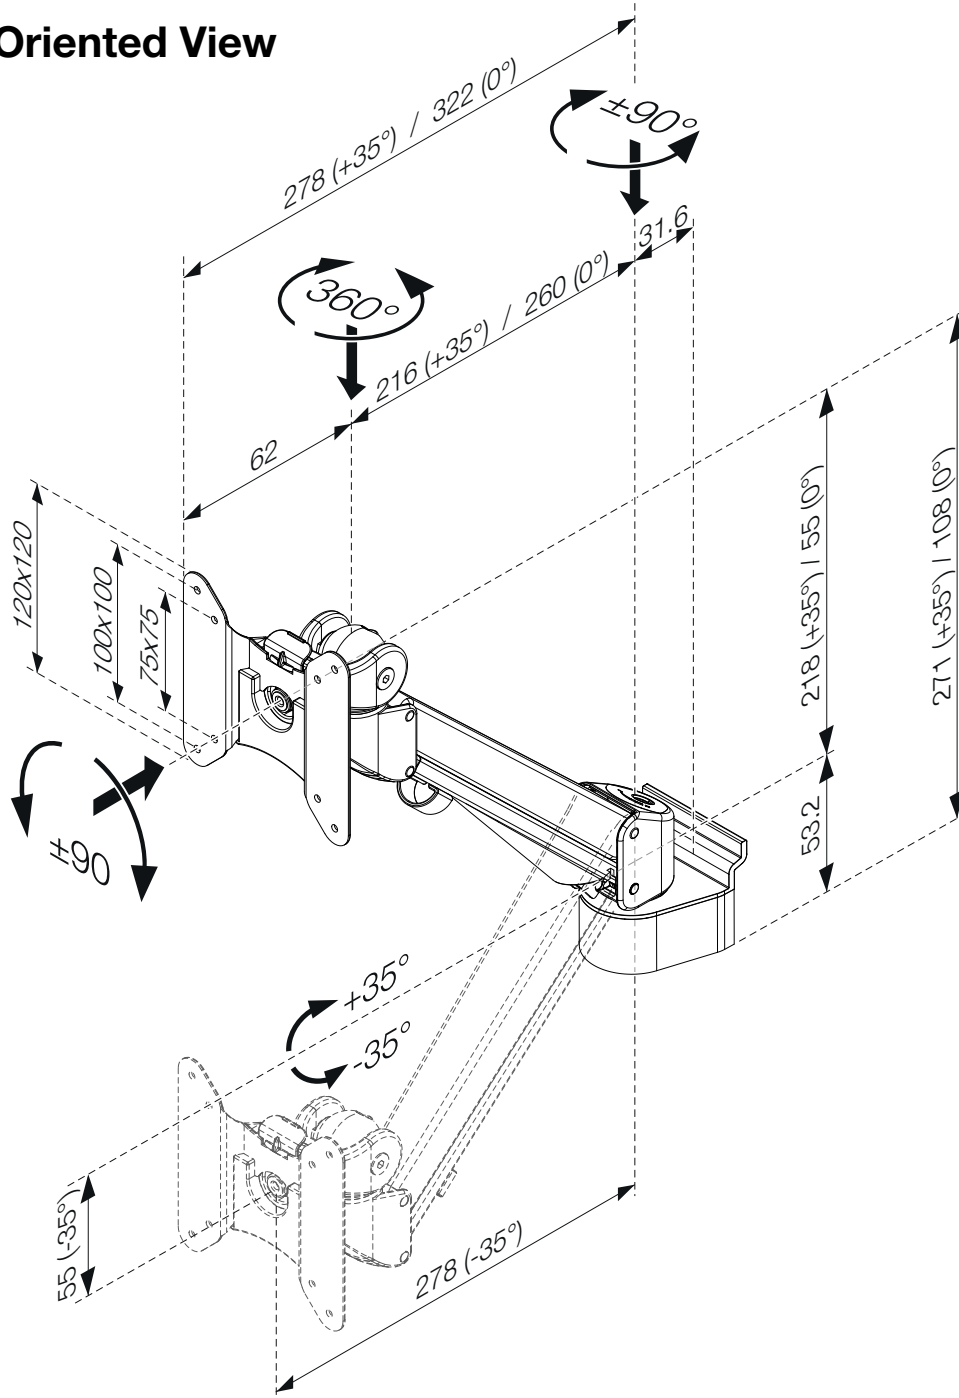

- 438-LC55
- 438-LC55W
- 438-LC55B

## Monitor Arm STOCKHOLM Toolbar 3-8 kg, Gas Spring

### Oriented View

See next page for a  
close up of the bracket

- 438-LC55
- 438-LC55W
- 438-LC55B

## Monitor Arm STOCKHOLM Toolbar 3-8 kg, Gas Spring

Oriented View (Conceptum Bracket)