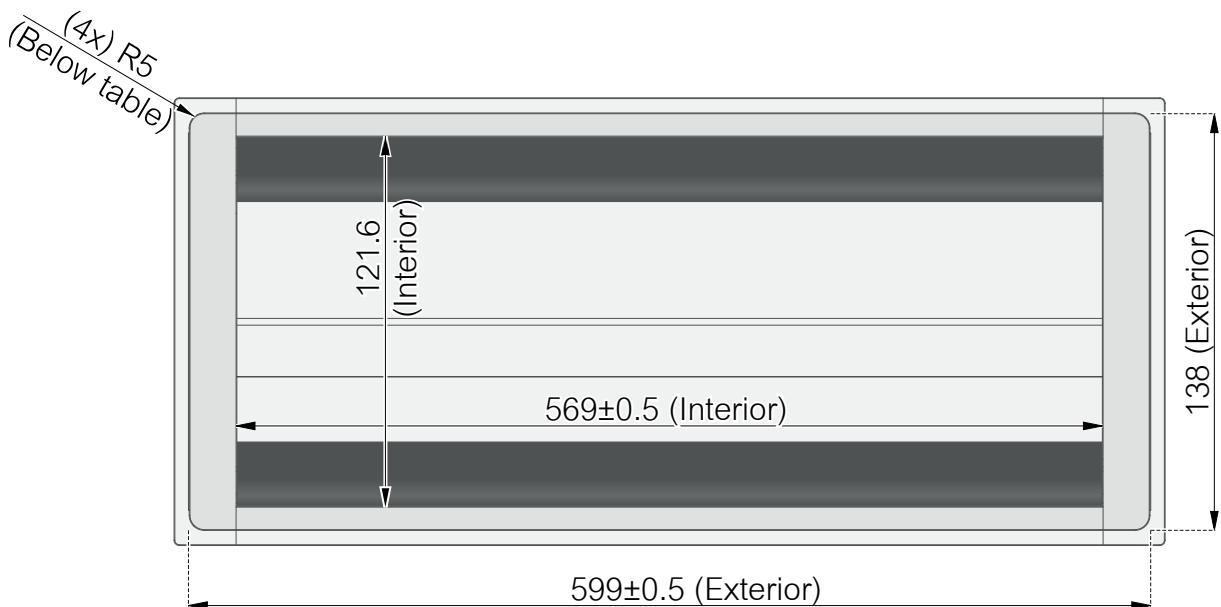

-  935-TC60
-  935-TC60W
-  935-TC60B

Axessline Duo 60

Top view (Above Table)

Side View

Bottom View (Below Table)

Recommended cut out: 600^{+1}_0 x 140^{+1}_{-1} (R5 corners)

- 935-TK61
- 935-TK61W
- 935-TK61B

Axessline PDU Tray 670 x 220 mm

Top view

Side view

Oriented view

935-T5UD

Axessline Conference - 5 Power, 2 USB charger ports, 1 HDMI, 4 Data, 2 USB ports

Top view

Left side

Right side

Product cables & lengths:

- 1x Male Wieland cable (~600 mm)
- 1x Female HDMI cable (~600 mm)
- 4x Female RJ45 cable (~600 mm)
- 2x Female USB-A cable (~600 mm)