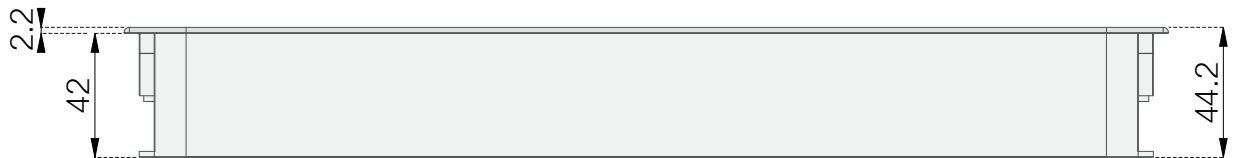

-  935-TC60
-  935-TC60W
-  935-TC60B

Axessline Duo 60

Top view (Above Table)

Side View

Bottom View (Below Table)

Recommended cut out: 600^{+1}_0 x 140^{+1}_{-1} (R5 corners)

- 935-TK61
- 935-TK61W
- 935-TK61B

Axessline PDU Tray 670 x 220 mm

Top view

Side view

Oriented view

935-T5UD

Axessline Conference - 5 Power, 2 USB charger ports, 1 HDMI, 4 Data, 2 USB ports

Top view

Left side

Right side

Product cables & lengths:

- 1x Male Wieland cable (~600 mm)
- 1x Female HDMI cable (~600 mm)
- 4x Female RJ45 cable (~600 mm)
- 2x Female USB-A cable (~600 mm)