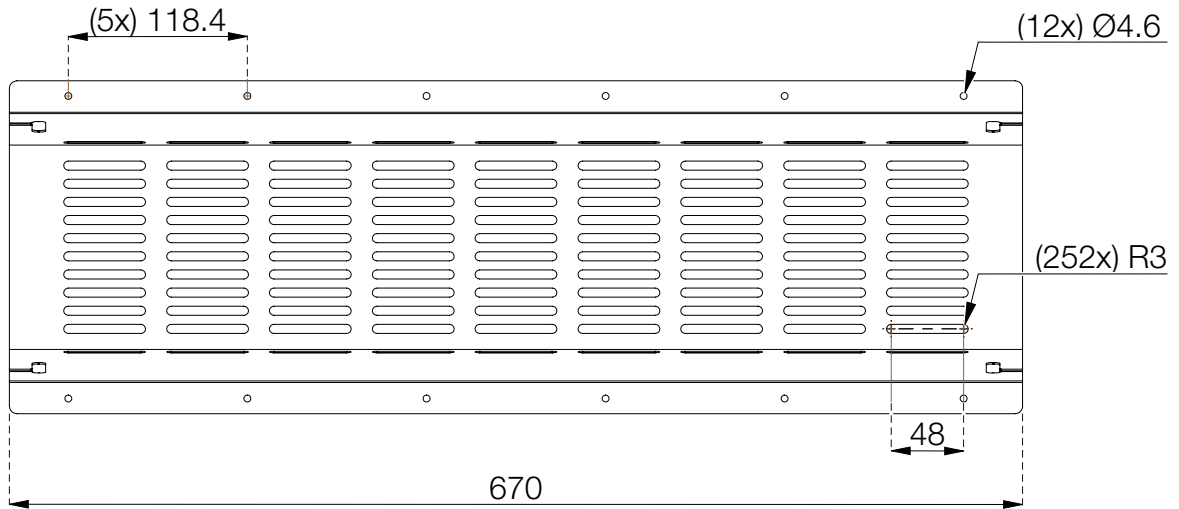

-  935-TC60
-  935-TC60W
-  935-TC60B

Axessline Duo 60

Top view (Above Table)

Side View

Bottom View (Below Table)

Recommended cut out: 600^{+1}_0 x 140^{+1}_{-1} (R5 corners)

- 935-TK61
- 935-TK61W
- 935-TK61B

Axessline PDU Tray 670 x 220 mm

Top view

Side view

Oriented view

935-T5UD

Axessline Conference - 5 Power, 2 USB charger ports, 1 HDMI, 4 Data, 2 USB ports

Top view

Left side

Right side

Product cables & lengths:

- 1x Male Wieland cable (~600 mm)
- 1x Female HDMI cable (~600 mm)
- 4x Female RJ45 cable (~600 mm)
- 2x Female USB-A cable (~600 mm)