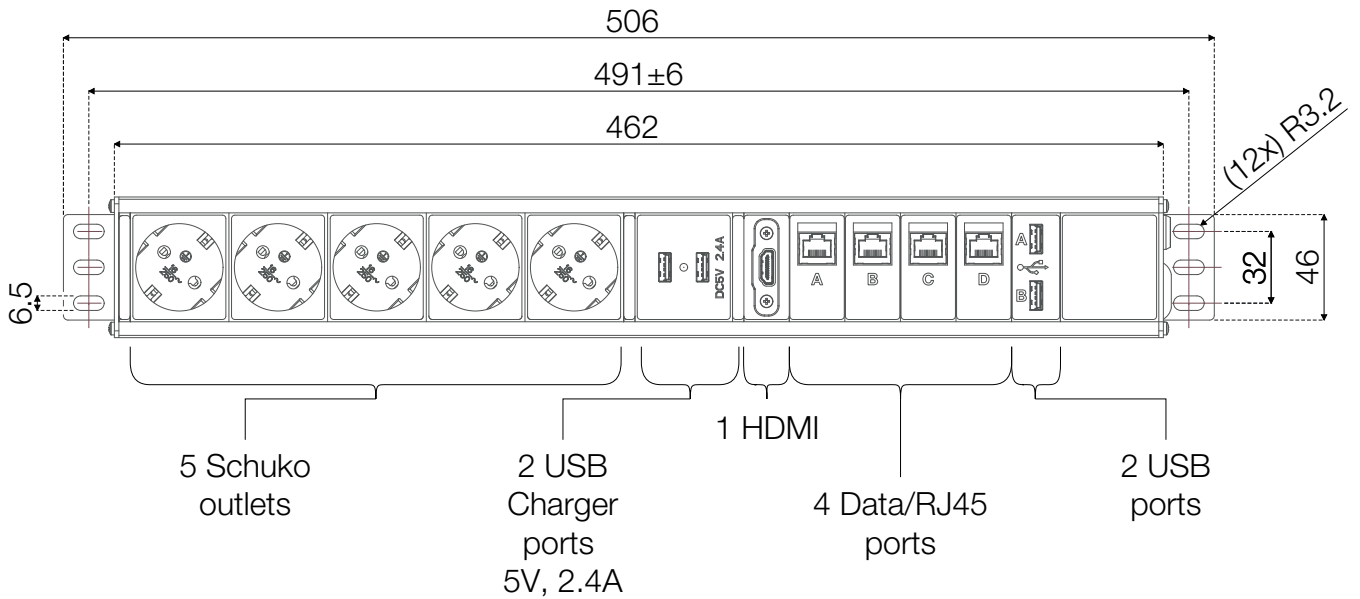

-  935-TC60
-  935-TC60W
-  935-TC60B

Axessline Duo 60

Top view (Above Table)

Side View

Bottom View (Below Table)

Recommended cut out: 600^{+1}_0 x 140^{+1}_{-1} (R5 corners)

- 935-TK61
- 935-TK61W
- 935-TK61B

Axessline PDU Tray 670 x 220 mm

Top view

Side view

Oriented view

935-T5UD

Axessline Conference - 5 Power, 2 USB charger ports, 1 HDMI, 4 Data, 2 USB ports

Top view

Left side

Right side

Product cables & lengths:

- 1x Male Wieland cable (~600 mm)
- 1x Female HDMI cable (~600 mm)
- 4x Female RJ45 cable (~600 mm)
- 2x Female USB-A cable (~600 mm)