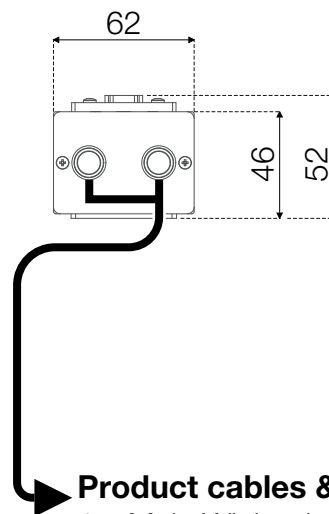

-  935-TC60
-  935-TC60W
-  935-TC60B

Axessline Duo 60

Top view (Above Table)

Side View

Bottom View (Below Table)

Recommended cut out: 600^{+1}_0 x 140^{+1}_{-1} (R5 corners)

- 935-TK61
- 935-TK61W
- 935-TK61B

Axessline PDU Tray 670 x 220 mm

Top view

Side view

Oriented view

935-T5UD

Axessline Conference - 5 Power, 2 USB charger ports, 1 HDMI, 4 Data, 2 USB ports

Top view

Left side

Right side

Product cables & lengths:

- 1x Male Wieland cable (~600 mm)
- 1x Female HDMI cable (~600 mm)
- 4x Female RJ45 cable (~600 mm)
- 2x Female USB-A cable (~600 mm)