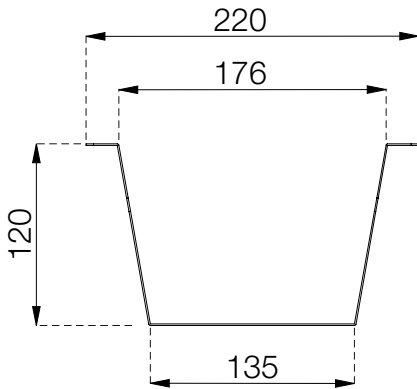

-  935-TC60
-  935-TC60W
-  935-TC60B

Axessline Duo 60

Top view (Above Table)

Side View

Bottom View (Below Table)

Recommended cut out: 600^{+1}_0 x 140^{+1}_{-1} (R5 corners)

- 935-TK61
- 935-TK61W
- 935-TK61B

Axessline PDU Tray 670 x 220 mm

Top view

Side view

Oriented view

935-T5UD

Axessline Conference - 5 Power, 2 USB charger ports, 1 HDMI, 4 Data, 2 USB ports

Top view

Left side

Right side

Product cables & lengths:

- 1x Male Wieland cable (~600 mm)
- 1x Female HDMI cable (~600 mm)
- 4x Female RJ45 cable (~600 mm)
- 2x Female USB-A cable (~600 mm)