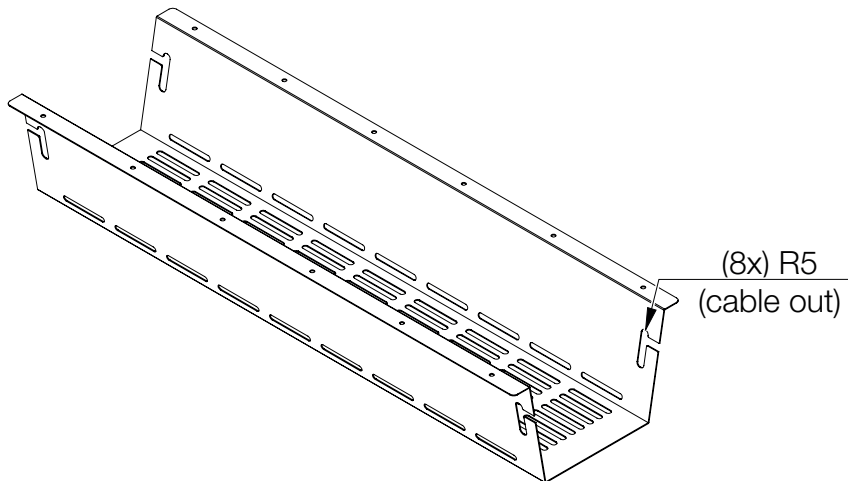

-  935-TC60
-  935-TC60W
-  935-TC60B

Axessline Duo 60

Top view (Above Table)

Side View

Bottom View (Below Table)

Recommended cut out: 600^{+1}_0 x 140^{+1}_{-1} (R5 corners)

- 935-TK61
- 935-TK61W
- 935-TK61B

Axessline PDU Tray 670 x 220 mm

Top view

Side view

Oriented view

935-T5UD

Axessline Conference - 5 Power, 2 USB charger ports, 1 HDMI, 4 Data, 2 USB ports

Top view

Left side

Right side

Product cables & lengths:

- 1x Male Wieland cable (~600 mm)
- 1x Female HDMI cable (~600 mm)
- 4x Female RJ45 cable (~600 mm)
- 2x Female USB-A cable (~600 mm)