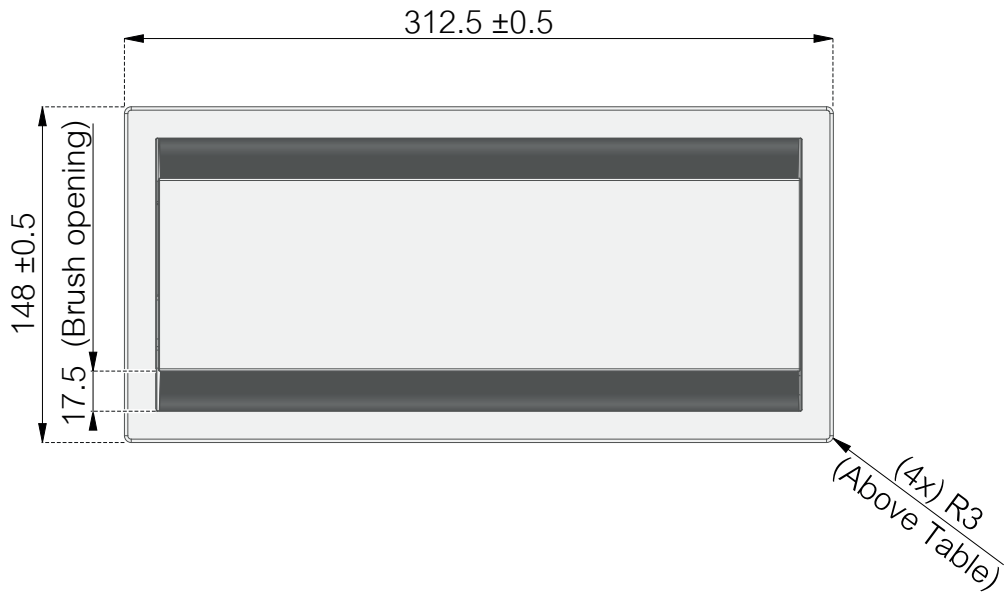

-  935-TC30
-  935-TC30W
-  935-TC30B

Axessline Duo 30

Top view (Above Table)

Side View

Bottom View (Below Table)

Recommended cut out: 303^{+2}_{-1} x 141^{+2}_{-1} (R4 corners)

Revised
190821