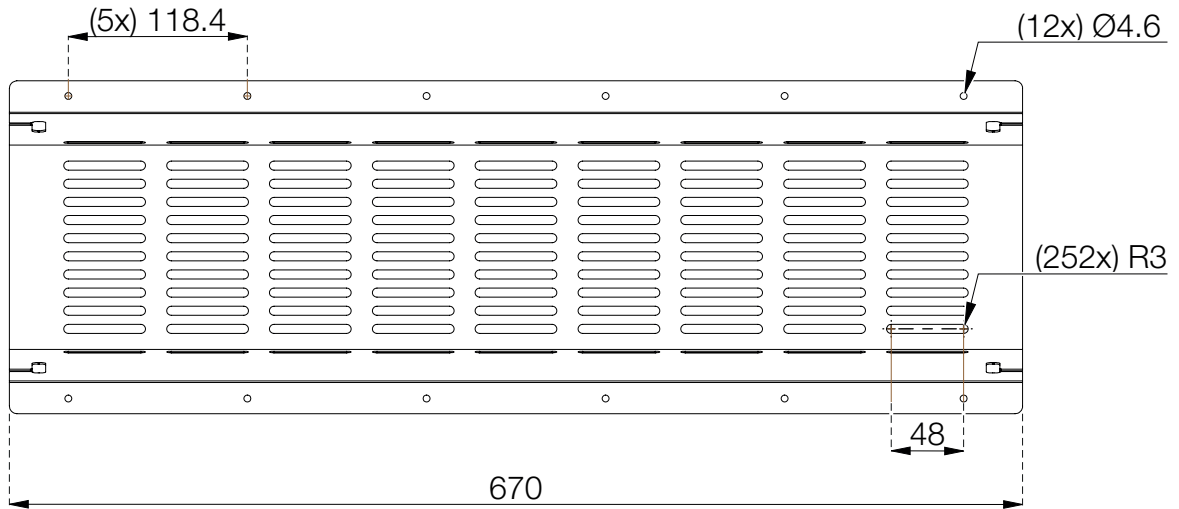

- 935-TK61
- 935-TK61W
- 935-TK61B

Axessline PDU Tray 670 x 220 mm

Top view

Side view

Oriented view