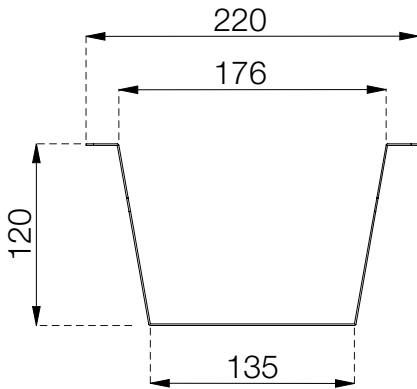

- 935-TK61
- 935-TK61W
- 935-TK61B

Axessline PDU Tray 670 x 220 mm

Top view

Side view

Oriented view