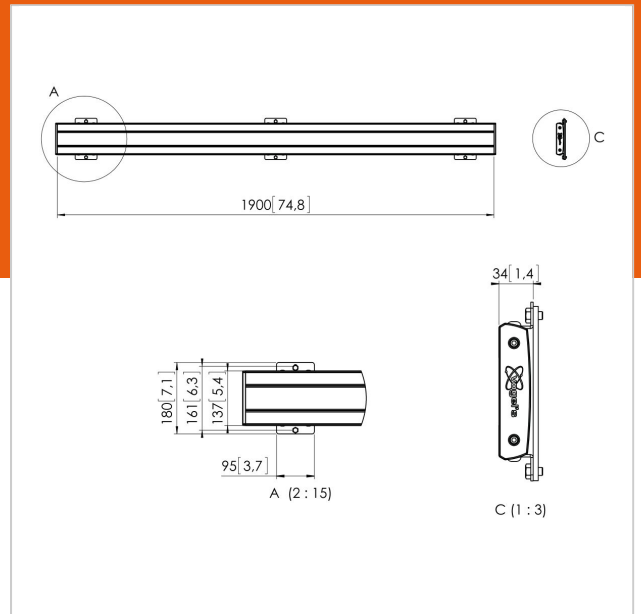

PFB 3419 Display interface bar silver

Article number (SKU)
Colour

7234194
Silver

Key Benefits

- Endlessly expandable
- Modular
- Quick and easy installation

The PFB 3419 interface bar is a part of the modular Connect-it system which can be used for ceiling, floor and wall mounting. The PFB 3419 with a length of 1900 mm is ideal for mounting multiple displays. The PFB 3419 can be used in combination with other interface bars of the PFB 34xx series by using the interface bar coupler (PFA 9104). The advantage of the modularity is that you create almost any desirable length without cutting.

PFB 3419 Display interface bar silver

www.vogels.com

VOGEL'S HOLDING BV 2019 (c) All rights reserved.
Subject to printing errors, technical and price amendments.
Date:2019-10-03

Specifications

| | |
|-----------------------------------|---------------|
| Product type number | PFB 3419 |
| Article number (SKU) | 7234194 |
| Colour | Silver |
| EAN single box | 8712285330209 |
| Width | 1915 |
| TÜV certified | Yes |
| Guarantee | 5 years |
| Max. height of interface (mm) | 180 |
| Max. width of interface (mm) | 1915 |
| Fischer inside | Yes |
| Max. depth of interface (mm) | 35 |
| Max. horizontal hole pattern (mm) | 1850 |
| Max. weight load on pole (kg) | 160 |
| Max. weight load on wall (kg) | 160 |
| Min. horizontal hole pattern (mm) | 100 |