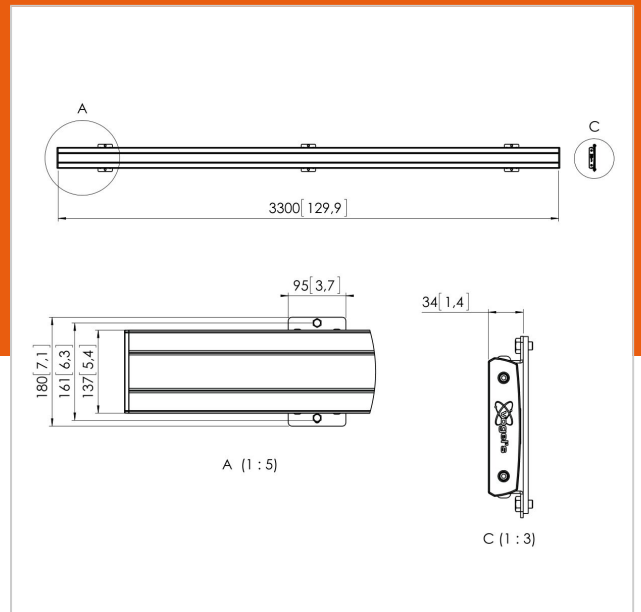

PFB 3433 Display interface bar silver

Article number (SKU)
Colour

7234334
Silver

Key Benefits

- Endlessly expandable
- Modular
- Quick and easy installation

The PFB 3433 interface bar is a part of the modular Connect-it system which can be used for ceiling, floor and wall mounting. The PFB 3433 with a length of 3300 mm is ideal for mounting multiple displays. The PFB 3433 can be used in combination with other interface bars of the PFB 34xx series by using the interface bar coupler (PFA 9104). The advantage of the modularity is that you create almost any desirable length without cutting.

PFB 3433 Display interface bar silver

www.vogels.com

VOGEL'S HOLDING BV 2019 (c) All rights reserved.
Subject to printing errors, technical and price amendments.
Date:2019-10-03

Specifications

Product type number	PFB 3433
Article number (SKU)	7234334
Colour	Silver
EAN single box	8712285330247
Width	3300
TÜV certified	Yes
Guarantee	5 years
Max. height of interface (mm)	180
Max. width of interface (mm)	3315
Fischer inside	Yes
Max. depth of interface (mm)	35
Max. horizontal hole pattern (mm)	3250
Max. weight load on pole (kg)	160
Max. weight load on wall (kg)	160
Min. horizontal hole pattern (mm)	100